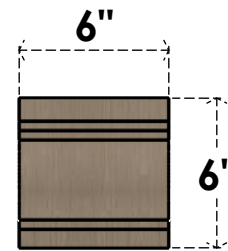

ITEM NUMBER: CORU06X12X06PECRCPR

6"W X 12"D X 6"H SERIES 3 WIDE PESCADERO ROUGH CEDAR TIMBERTHANE
FAUX WOOD CORBEL, PRIMED

SIDE PROFILE

FRONT PROFILE

ISOMETRIC

EKENA MILLWORK
2300 WEST MAIN ST.
CLARKSVILLE, TX 75426
TOLL FREE: 866-607-0453
WWW.EKENAMILLWORK.COM

NOTES

1. INSTALLATION TO BE COMPLETED IN ACCORDANCE WITH MANUFACTURER'S SPECIFICATIONS.
2. DRAWING MAY NOT BE TO SCALE
3. THIS DRAWING IS INTENDED FOR DESIGN AND PLANNING PURPOSES ONLY.
4. ALL INFORMATION CONTAINED HEREIN WAS CURRENT AT THE TIME OF DEVELOPMENT BUT MUST BE REVIEWED AND APPROVED BY THE PRODUCT MANUFACTURER TO BE CONSIDERED ACCURATE.
5. TIMBERTHANE ARCHITECTURAL PRODUCTS ARE MADE FROM HIGH DENSITY URETHANE AND COME FACTORY PRIMED