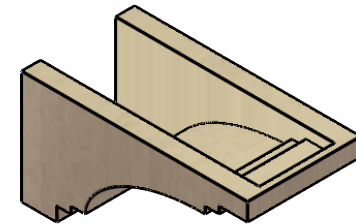

ITEM NUMBER: CORU06X12X06PECRCPR

6"W X 12"D X 6"H SERIES 3 WIDE PESCADERO ROUGH CEDAR TIMBERTHANE
FAUX WOOD CORBEL, PRIMED

SIDE PROFILE

FRONT PROFILE

ISOMETRIC

EKENA MILLWORK
2300 WEST MAIN ST.
CLARKSVILLE, TX 75426
TOLL FREE: 866-607-0453
WWW.EKENAMILLWORK.COM