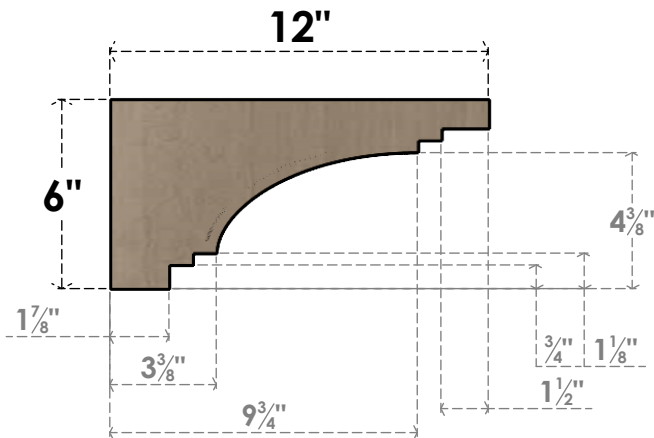

ITEM NUMBER: CORU06X12X06PECRCPR

6"W X 12"D X 6"H SERIES 3 WIDE PESCADERO ROUGH CEDAR TIMBERTHANE
FAUX WOOD CORBEL, PRIMED

SIDE PROFILE

FRONT PROFILE

ISOMETRIC

EKENA MILLWORK
2300 WEST MAIN ST.
CLARKSVILLE, TX 75426
TOLL FREE: 866-607-0453
WWW.EKENAMILLWORK.COM

NOTES

1. INSTALLATION TO BE COMPLETED IN ACCORDANCE WITH MANUFACTURER'S SPECIFICATIONS.
2. DRAWING MAY NOT BE TO SCALE
3. THIS DRAWING IS INTENDED FOR DESIGN AND PLANNING PURPOSES ONLY.
4. ALL INFORMATION CONTAINED HEREIN WAS CURRENT AT THE TIME OF DEVELOPMENT BUT MUST BE REVIEWED AND APPROVED BY THE PRODUCT MANUFACTURER TO BE CONSIDERED ACCURATE.
5. TIMBERTHANE ARCHITECTURAL PRODUCTS ARE MADE FROM HIGH DENSITY URETHANE AND COME FACTORY PRIMED